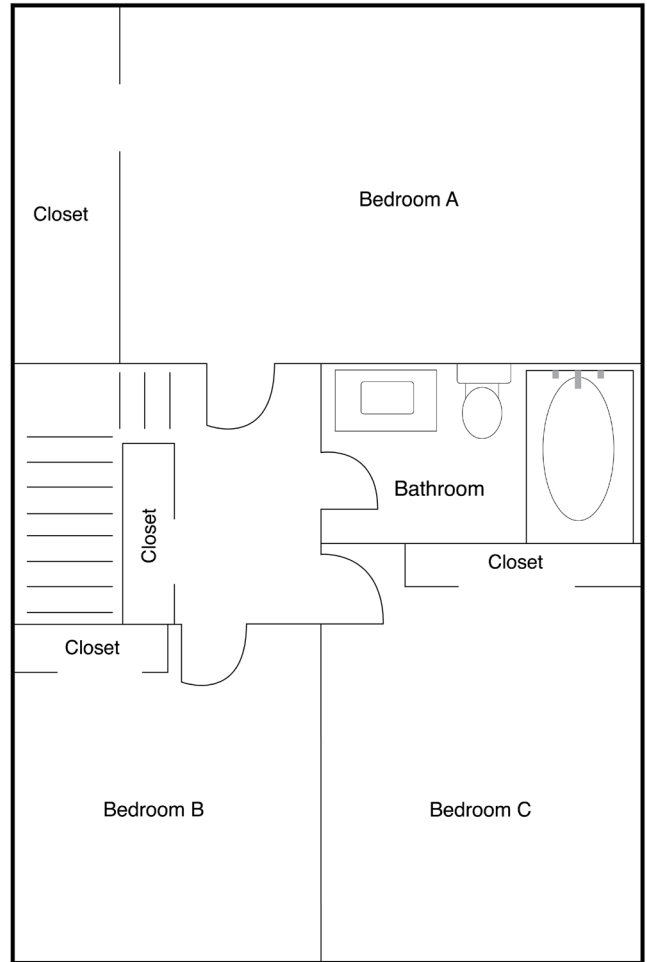

Miller Maple

Miller Maple
3 Bedroom Floor Plan | 1,268 Sq. Ft.
1st Floor Layout

Miller Maple
3 Bedroom Floor Plan | 1,268 Sq. Ft.
2nd Floor Layout