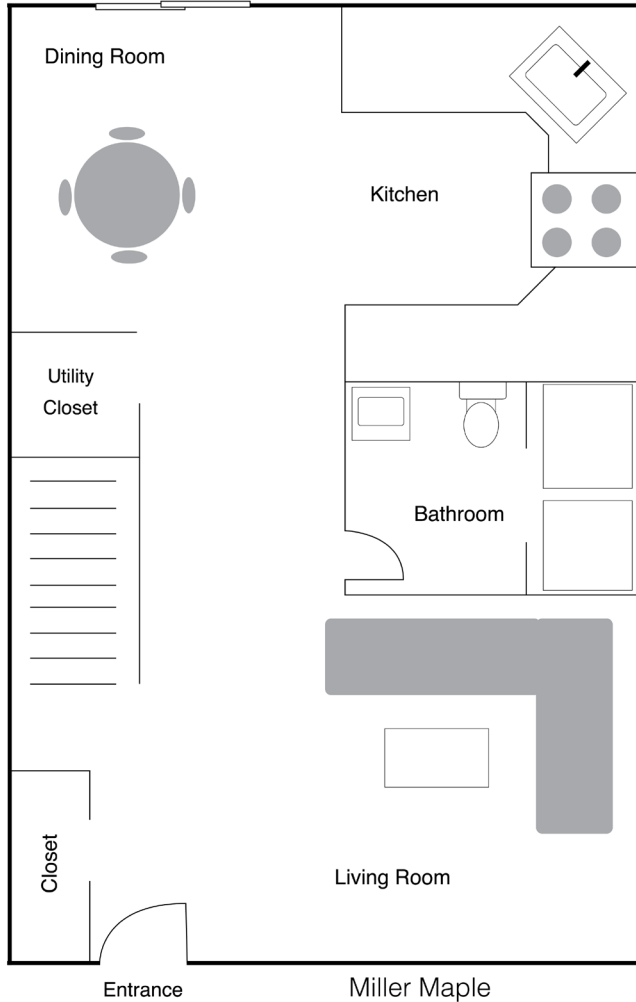

Miller Maple

Miller Maple
3 Bedroom Floor Plan | 1,268 Sq. Ft.
1st Floor Layout

Miller Maple
3 Bedroom Floor Plan | 1,268 Sq. Ft.
2nd Floor Layout