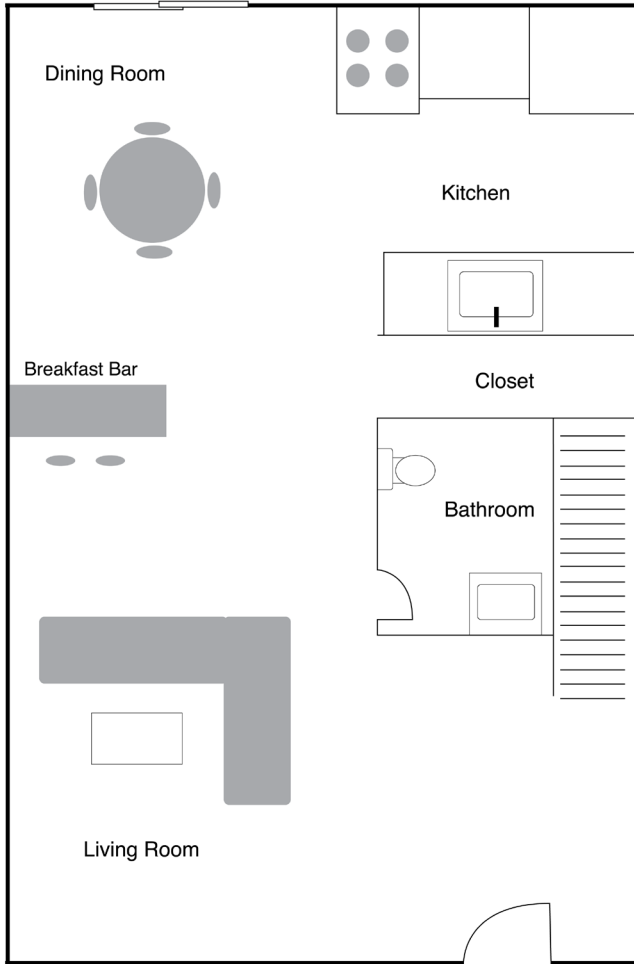

Miller Maple

Miller Maple
2 Bedroom Floor Plan | 1,092 Sq. Ft.
1st Floor Layout

Miller Maple
2 Bedroom Floor Plan | 1,092 Sq. Ft.
2nd Floor Layout