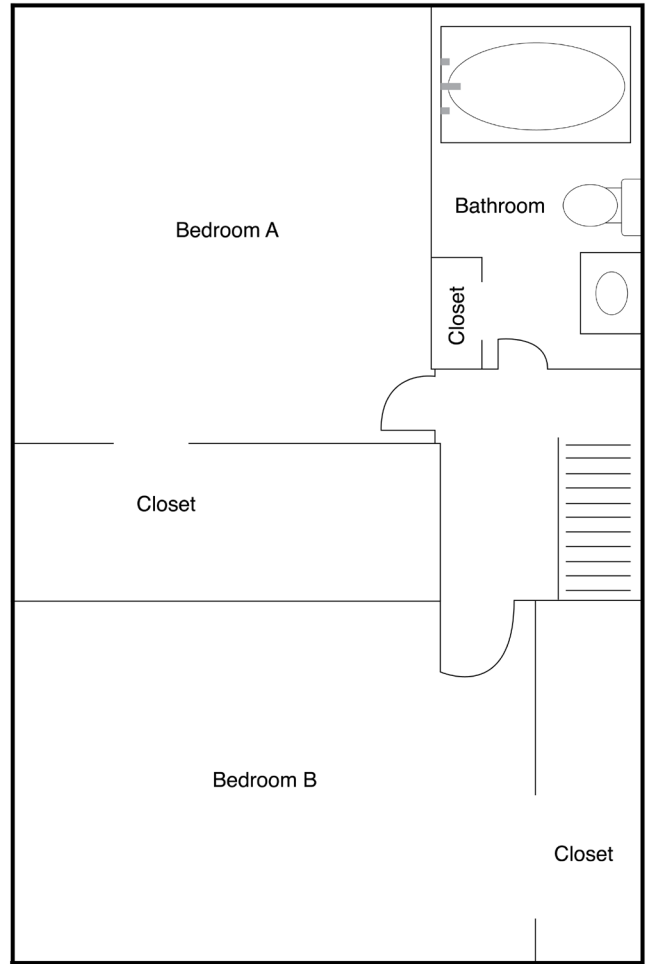

Miller Maple

Miller Maple
2 Bedroom Floor Plan | 1,092 Sq. Ft.
1st Floor Layout

Miller Maple
2 Bedroom Floor Plan | 1,092 Sq. Ft.
2nd Floor Layout