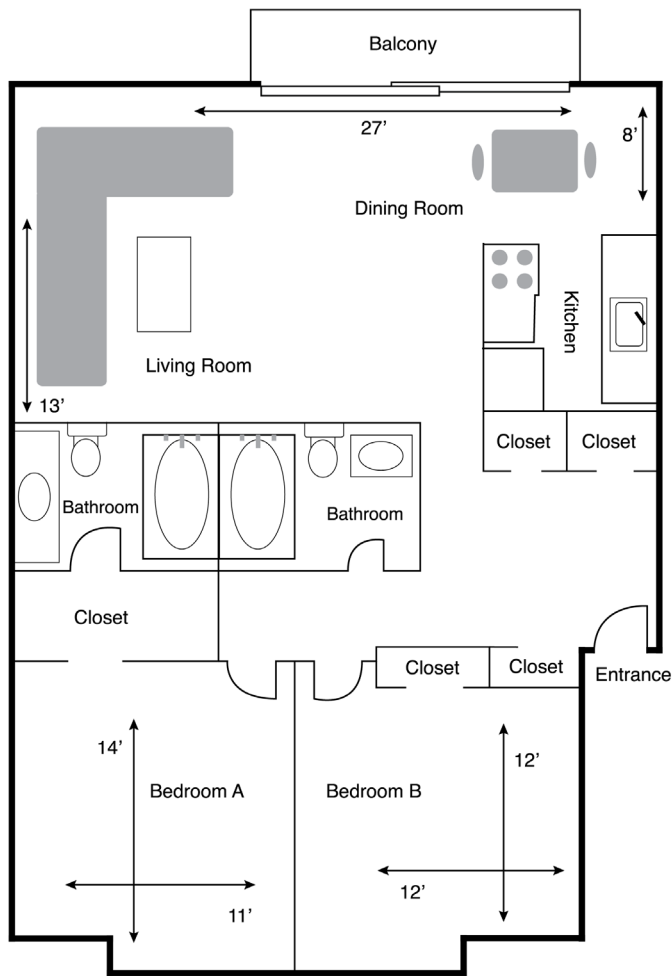

Broadview Apartments

Broadview Apartments
2 Bedroom A Style Floor Plan | 1,080 Sq. Ft.

Broadview Apartments
2 Bedroom D Style Floor Plan | 1,028 Sq. Ft.