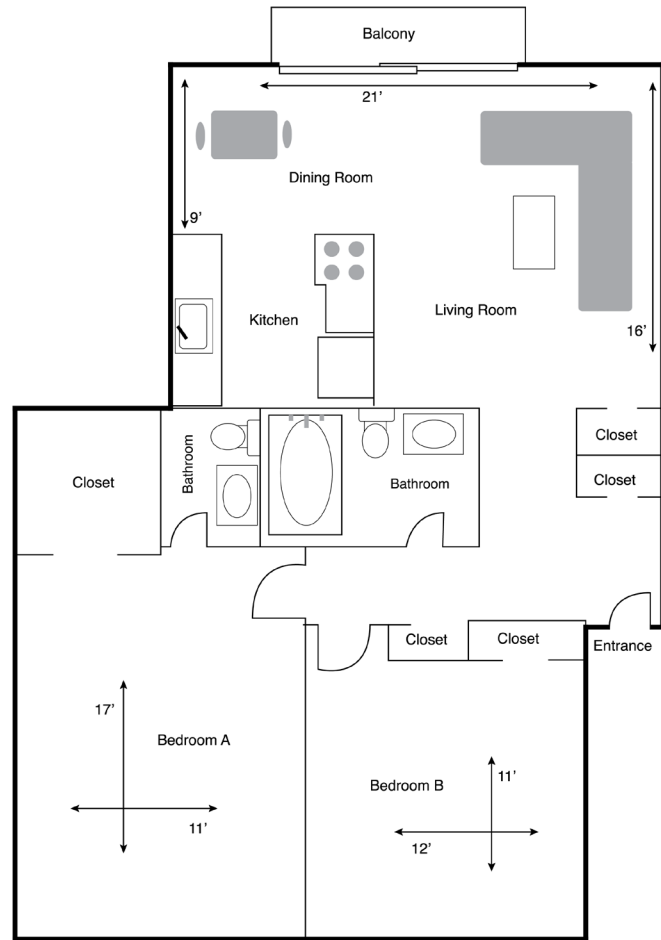

Broadview Apartments

Broadview Apartments
2 Bedroom A Style Floor Plan | 1,080 Sq. Ft.

Broadview Apartments
2 Bedroom D Style Floor Plan | 1,028 Sq. Ft.