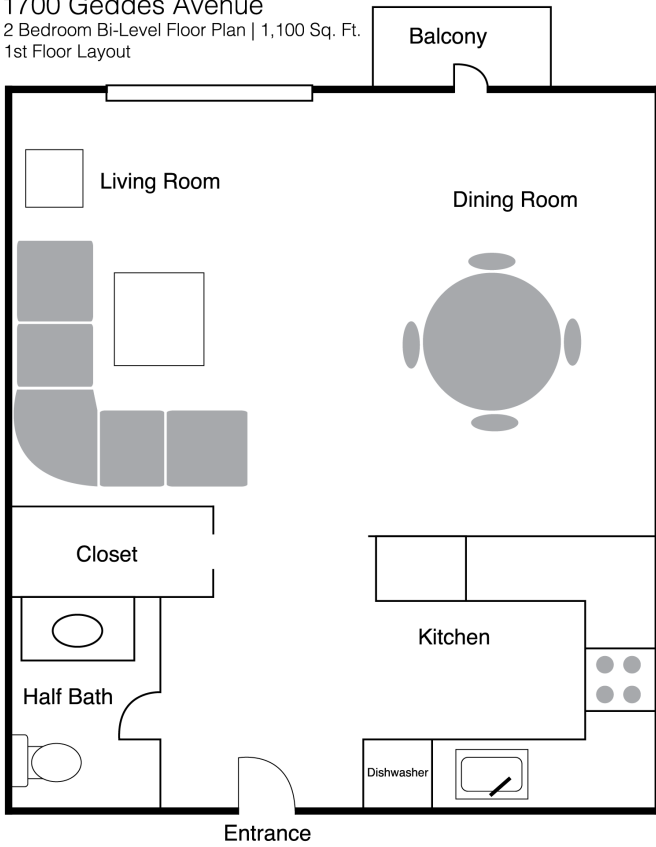

Geddes Hill

1700 Geddes Avenue
2 Bedroom Bi-Level Floor Plan | 1,100 Sq. Ft.
1st Floor Layout

1700 Geddes Avenue
2 Bedroom Bi-Level Floor Plan | 1,100 Sq. Ft.
2nd Floor Layout