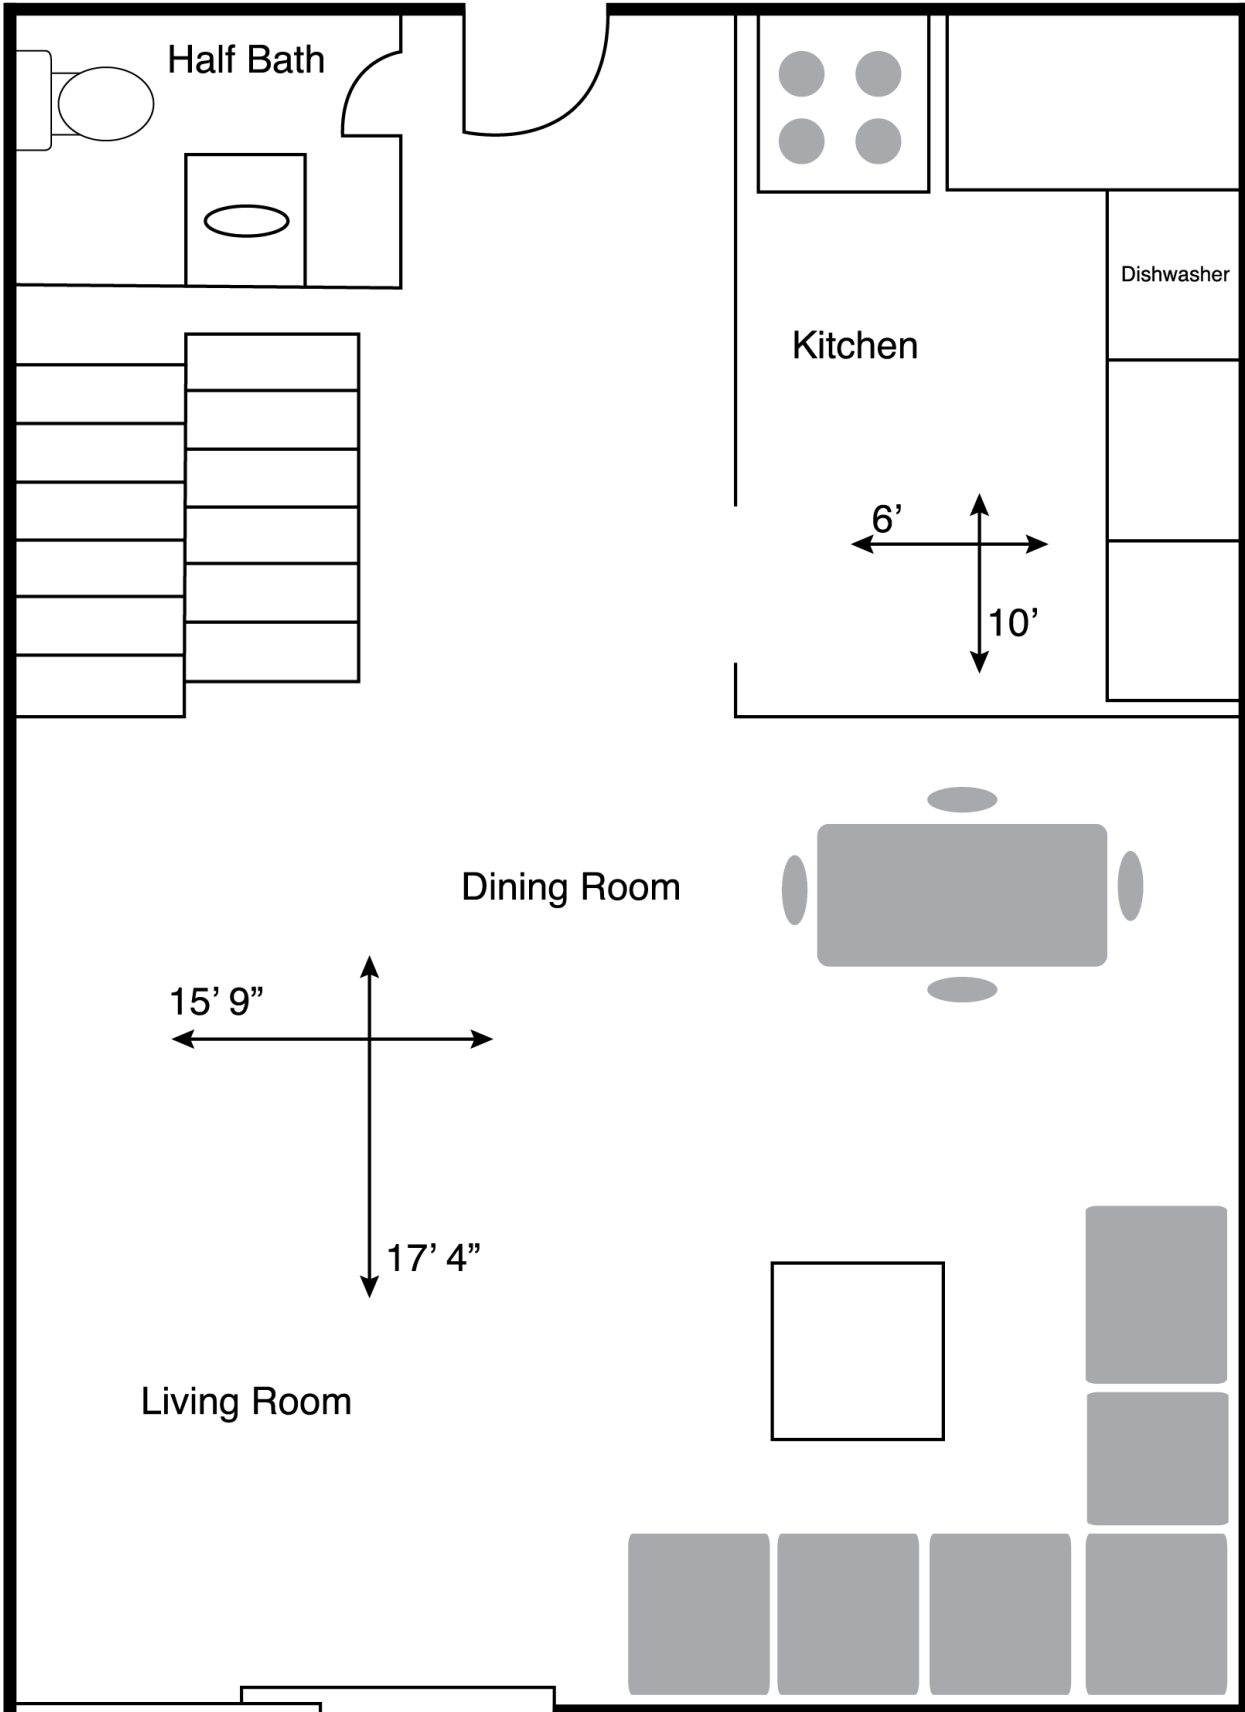

Entrance

Half Bath

Kitchen

Dishwasher

Dining Room

Living Room

Balcony

1224 Washtenaw Court  
2 Bedroom Bi-Level Floor Plan | 1,100 Sq. Ft.  
1st Floor Layout